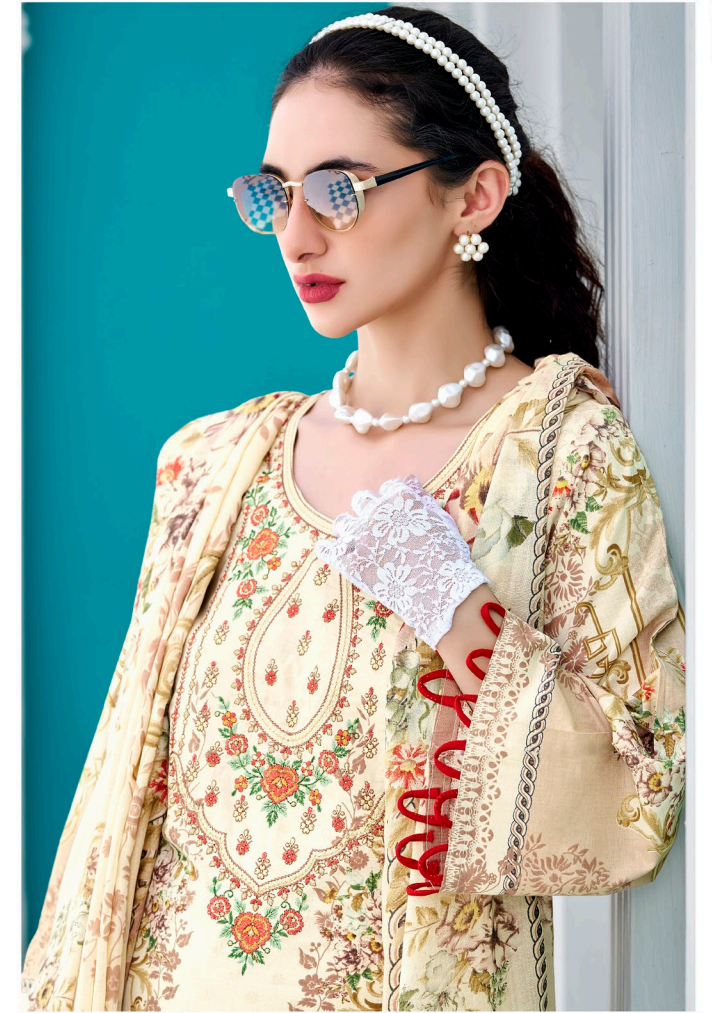

Modern style blends softness with strength. Every piece should feel purposeful. Subtle elements enhance overall sophistication. Clean structure creates visual clarity. Confidence carries the entire look. Trends evolve, elegance remains.

Refined Edge

ELITE TONE
Poise transforms clothing into character
structured flow enhances confidence
subtle refinement builds charm fashion
feels composed.