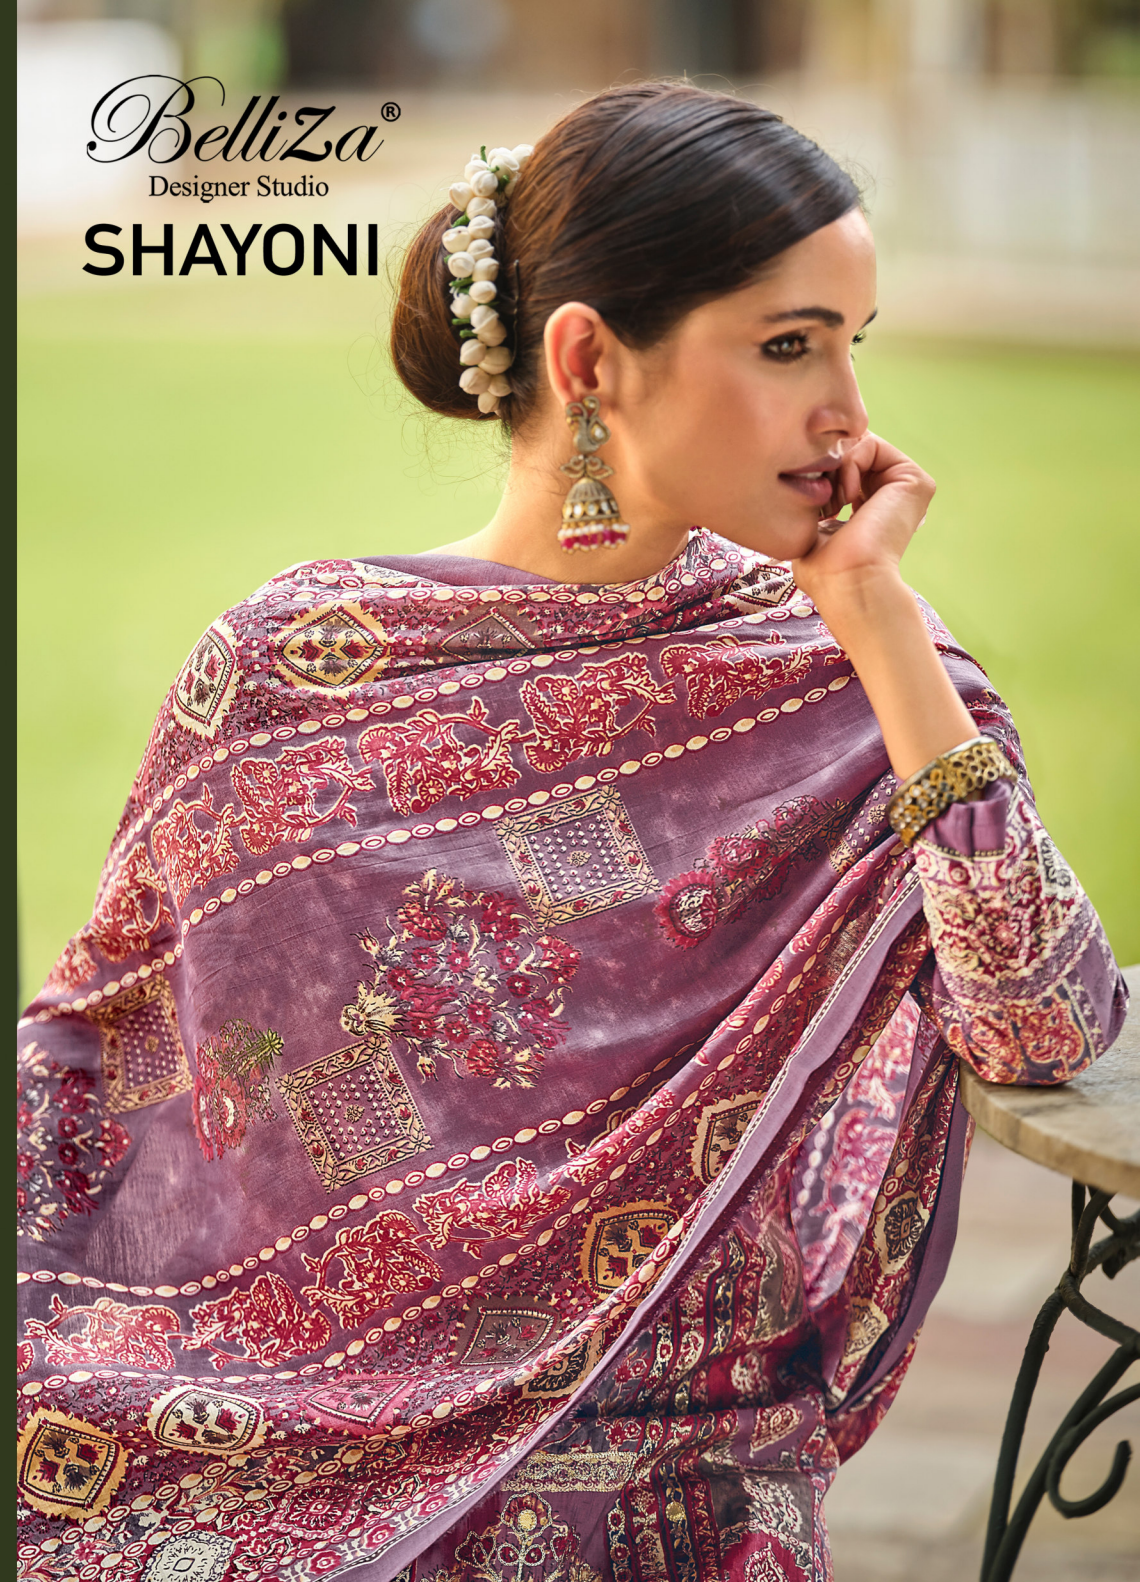

Belliza®
Designer Studio
SHAYONI

TOP

100% Pure Modal Viscose Muslin Digital Prints
With Exclusive Heavy Handwork (2.50 mtrs apx)

DUPATTA

100% Pure Modal Viscose Muslin Dupatta Digital Print (2.30 mtrs apx)

BOTTOM

100% Pure Modal Viscose Muslin (3 mtrs apx)

Belliza®
Designer Studio

WWW.BELLIZA.IN

FOLLOW US ON

THIS BOOK / CATALOGUE / LOGO / ARE PROTECTED UNDER COPYRIGHT ACT.
AN ILLEGAL / UNAUTHORIZED REPRINT, PUBLISHING, REPRODUCTION, DISTRIBUTION AND MODIFICATION OF ANY IMAGES, PHOTOGRAPHS AND PRODUCTS,
TOTALLY OR IN PART, FOR ANY PURPOSE, REASON OR CAUSE IS STRICTLY PROHIBITED AND PUNISHABLE UNDER LAW.