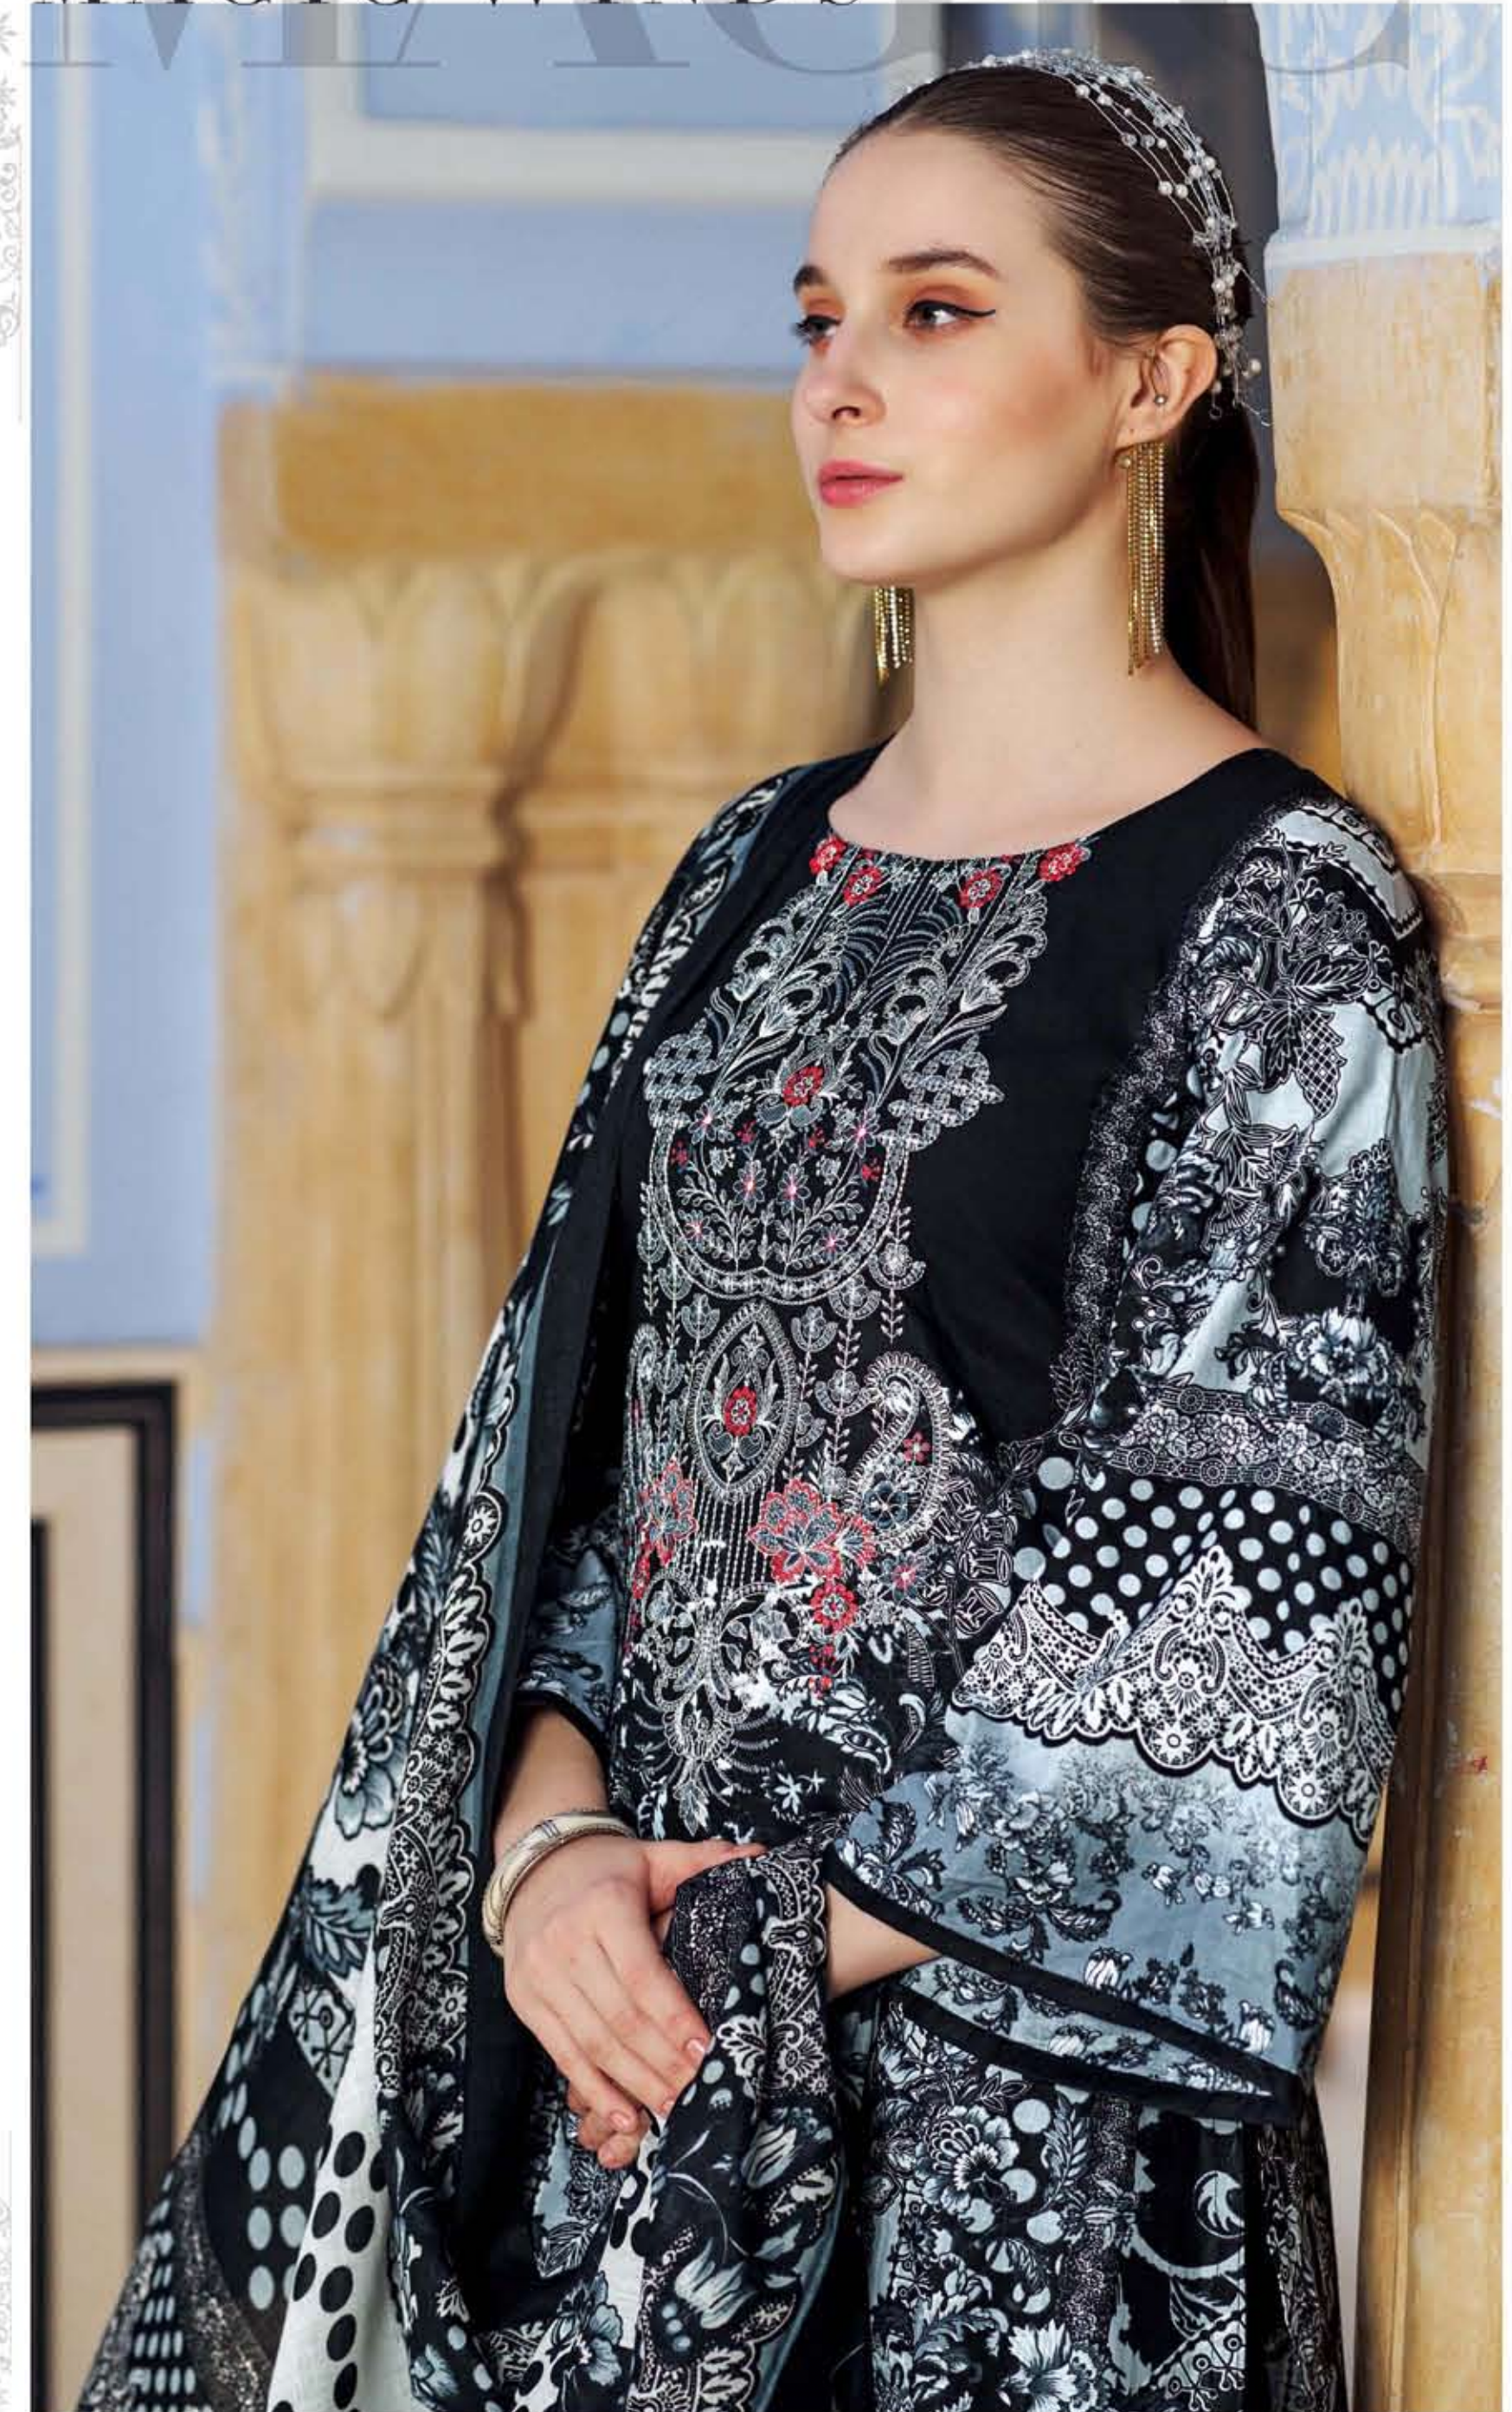

MAGIC WINDS

Belliza®
Designer Studio
www.belliza.in

937-006