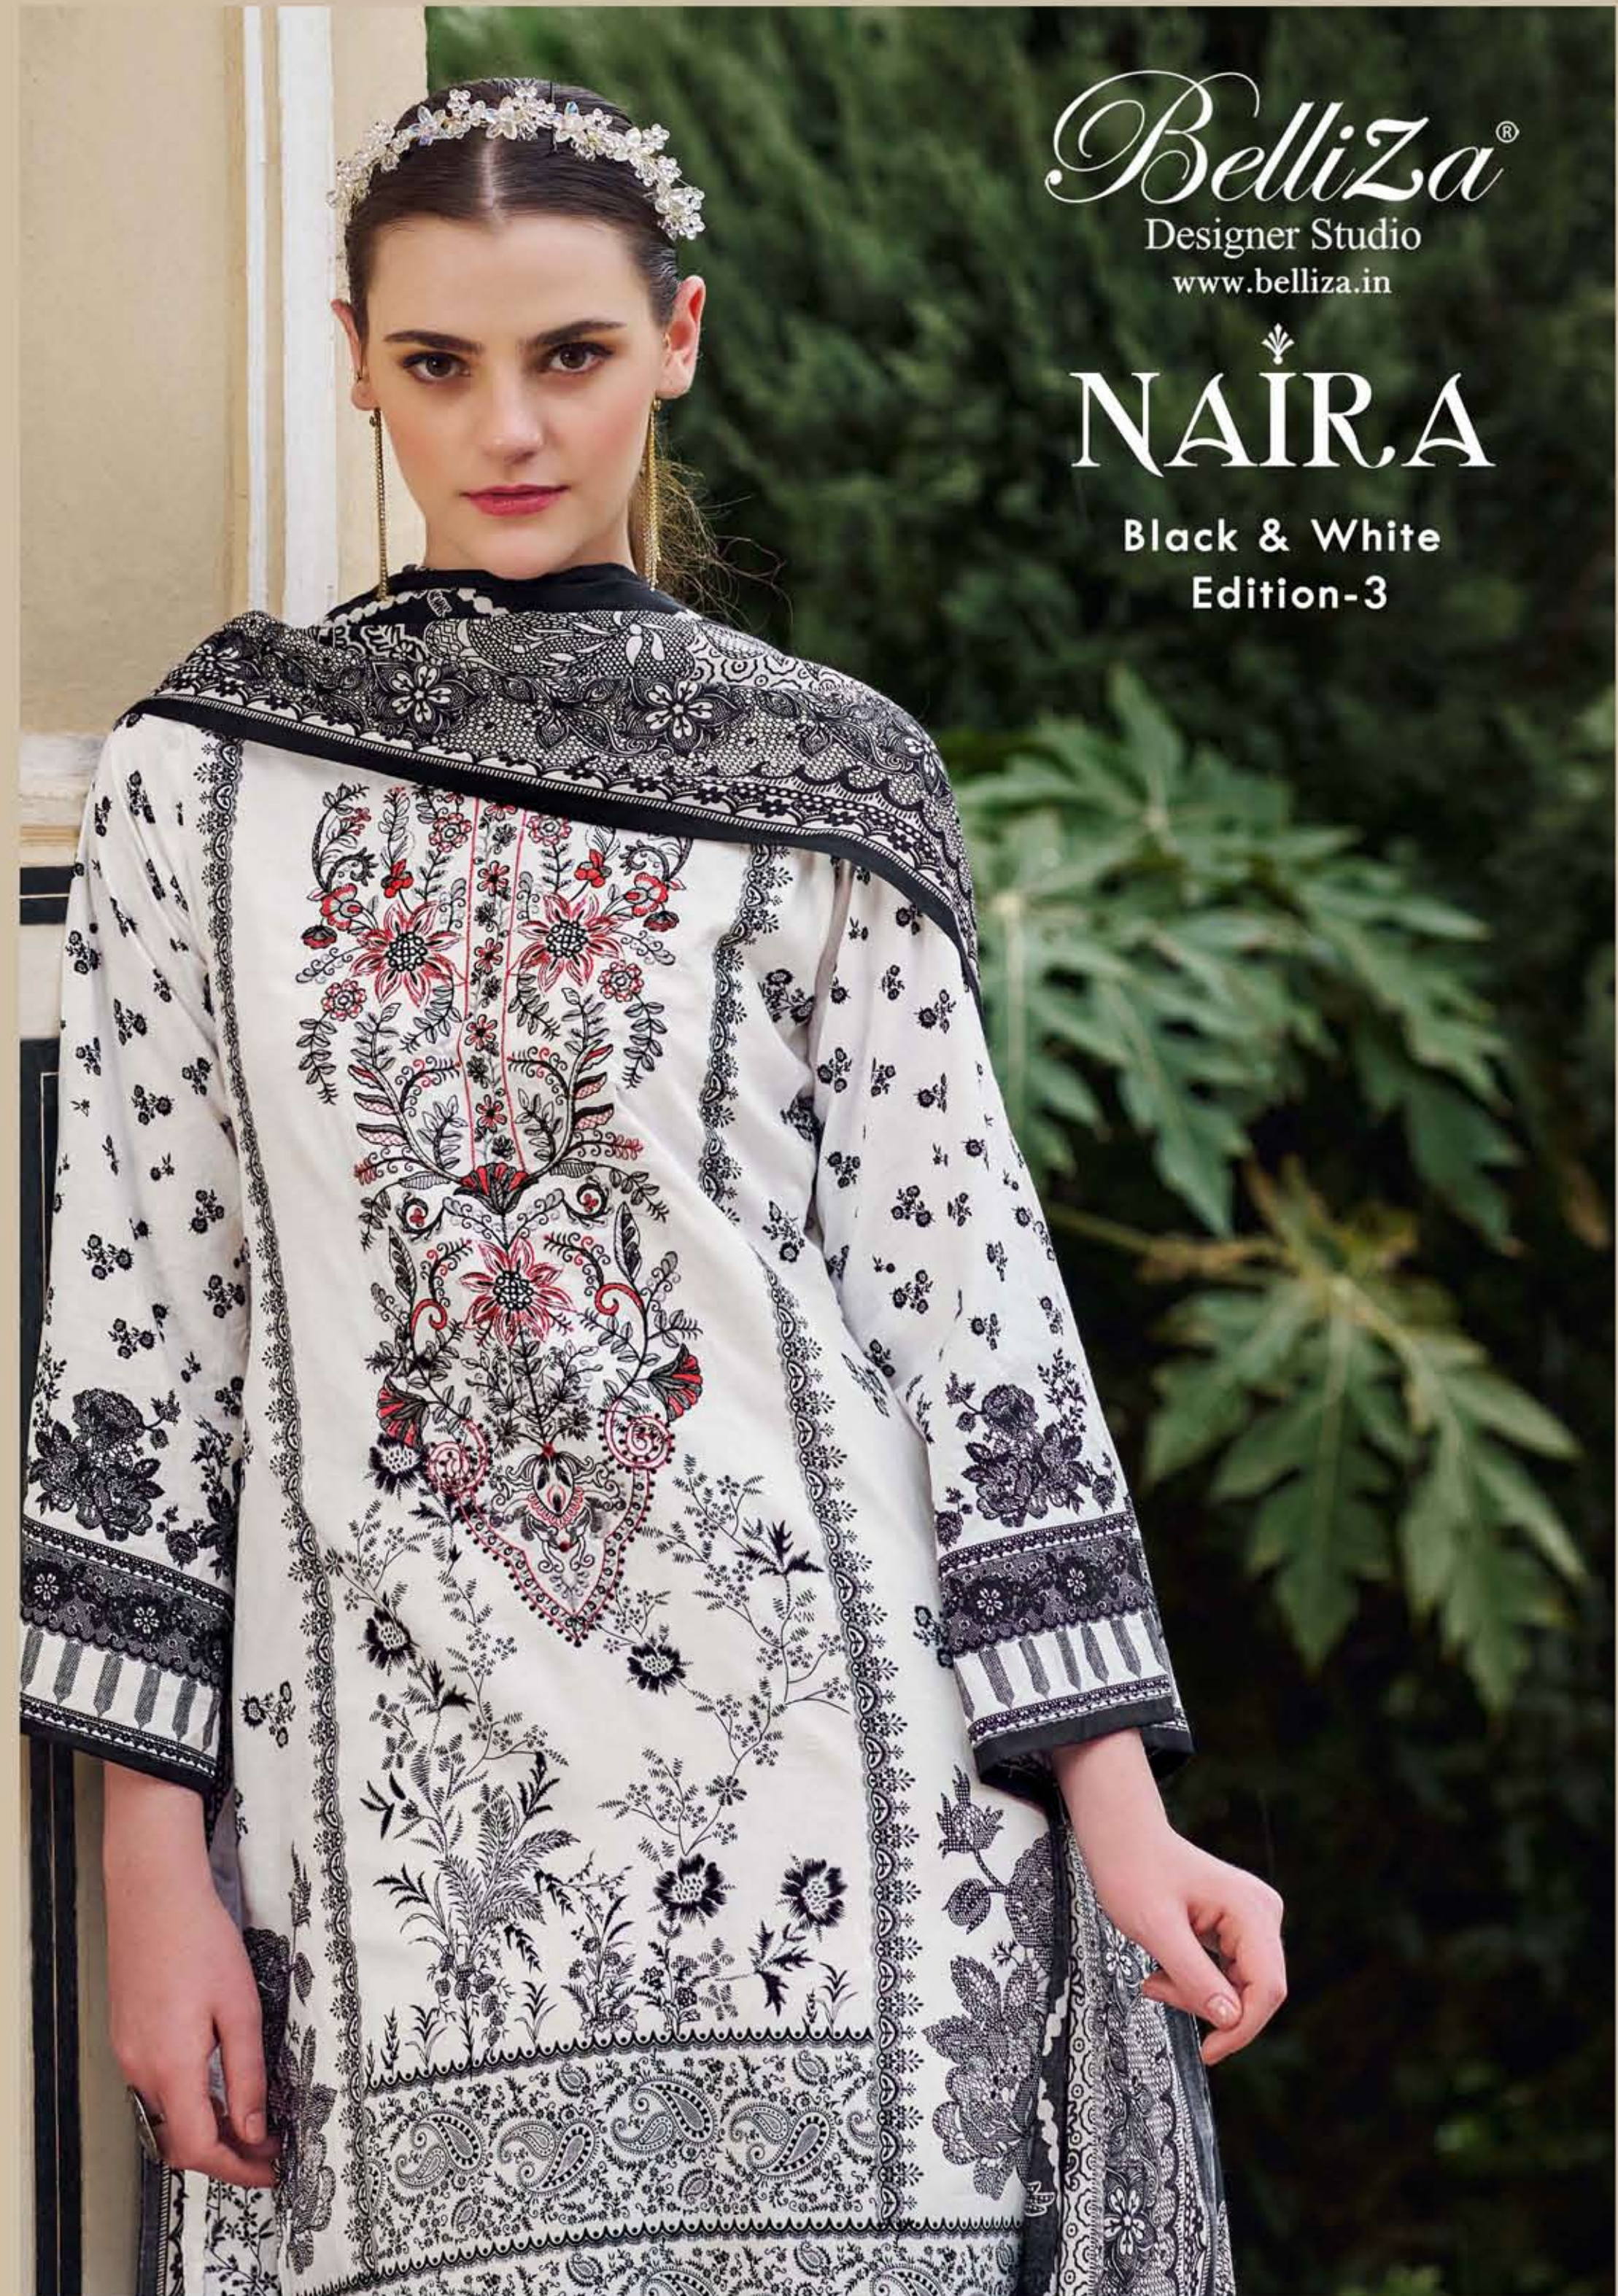

—❖❖❖— **FABRIC DETAIL** —❖❖❖—

-: TOP :-

100 % PURE COTTON PRINT WITH EXCLUSIVE EMBROIDERY WORK.

(APP :- 2.50 MTR)

-: DUPATTA :-

100 % PURE COTTON MA-MAL DUPATTA PRINT.

(APP :- 2.30 MTR)

-: BOTTOM :-

100 % PURE COTTON.

(APP :- 3.00 MTR)

Belliza®

Designer Studio

www.belliza.in

FOLLOW US ON

THIS BOOK / CATALOGUE / LOGO / ARE PROTECTED UNDER COPYRIGHT ACT.
AN ILLEGAL/UNAUTHORIZED REPRINT, PUBLISHING, REPRODUCTION, DISTRIBUTION AND MODIFICATION OF ANY IMAGES, PHOTOGRAPHS AND PRODUCTS,
TOTALLY OR IN PART, FOR ANY PURPOSE, REASON OR CAUSE IS STRICTLY PROHIBITED AND PUNISHABLE UNDER LAW.

Complimentary copy not for sale

Belliza®

Designer Studio

www.belliza.in

NAIRA

Black & White

Edition-3