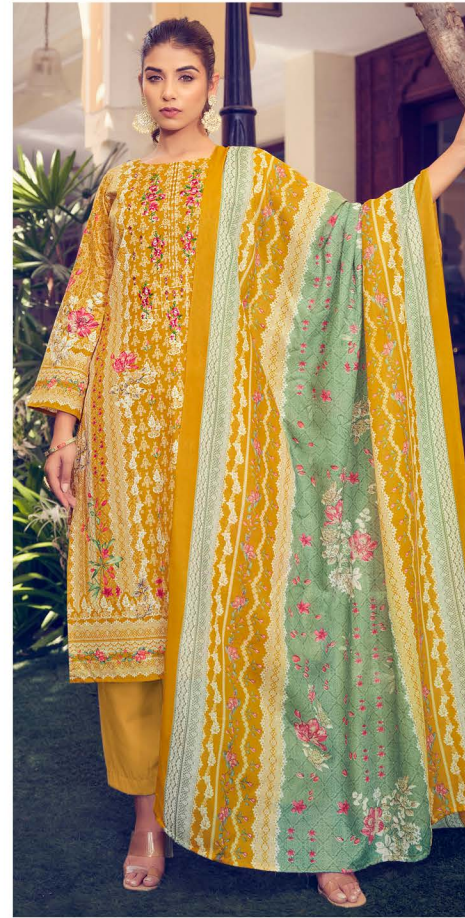

802-003

BelliZa®
Designer Studio

Naira
Reloaded
VOL-12