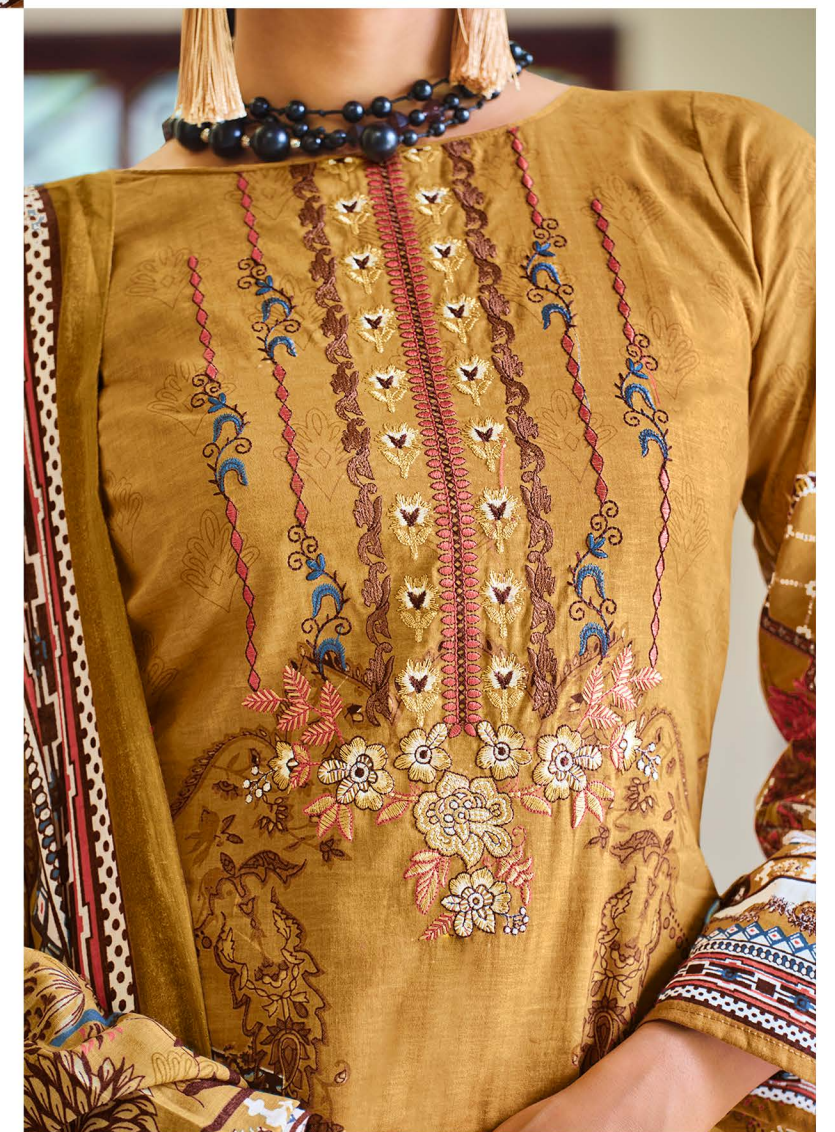

Belliza®
Designer Studio
780 - 010