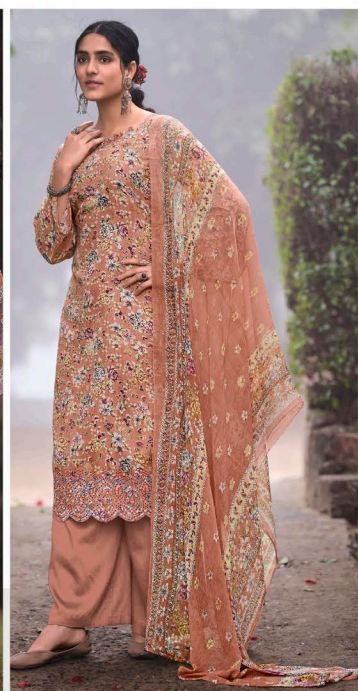

775-008

Belliza®
Designer Studio

SEERAT
RELOADED VOL 2