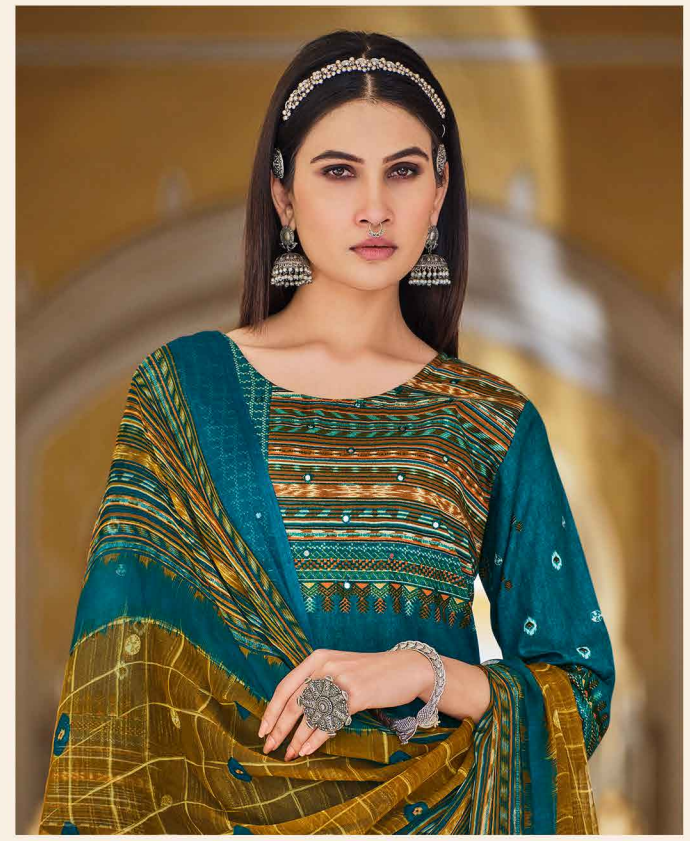

REHMAT
472-001

Zulfat®
Designer Suits