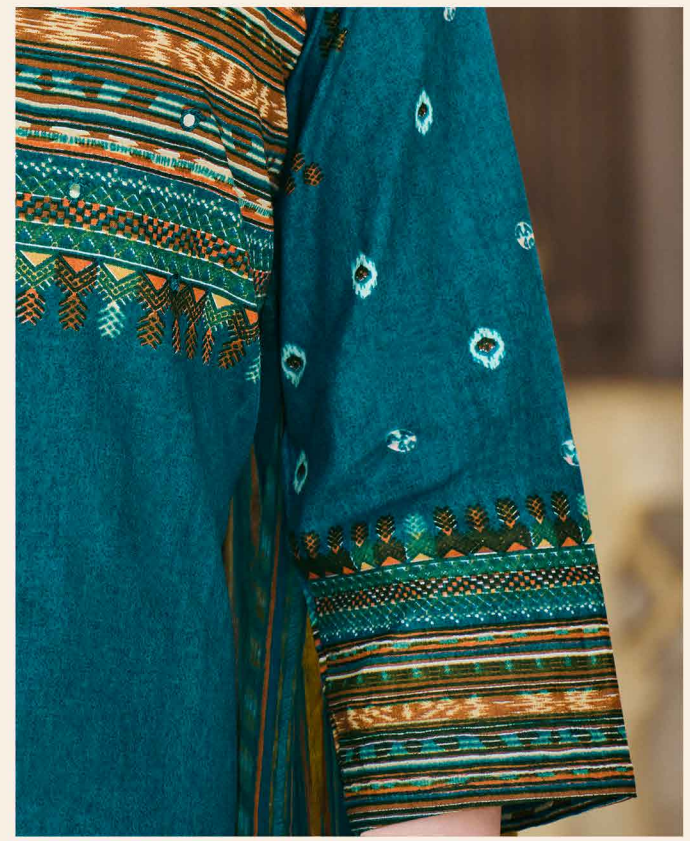

REHMAT
472-001

Zulfat®
Designer Suits