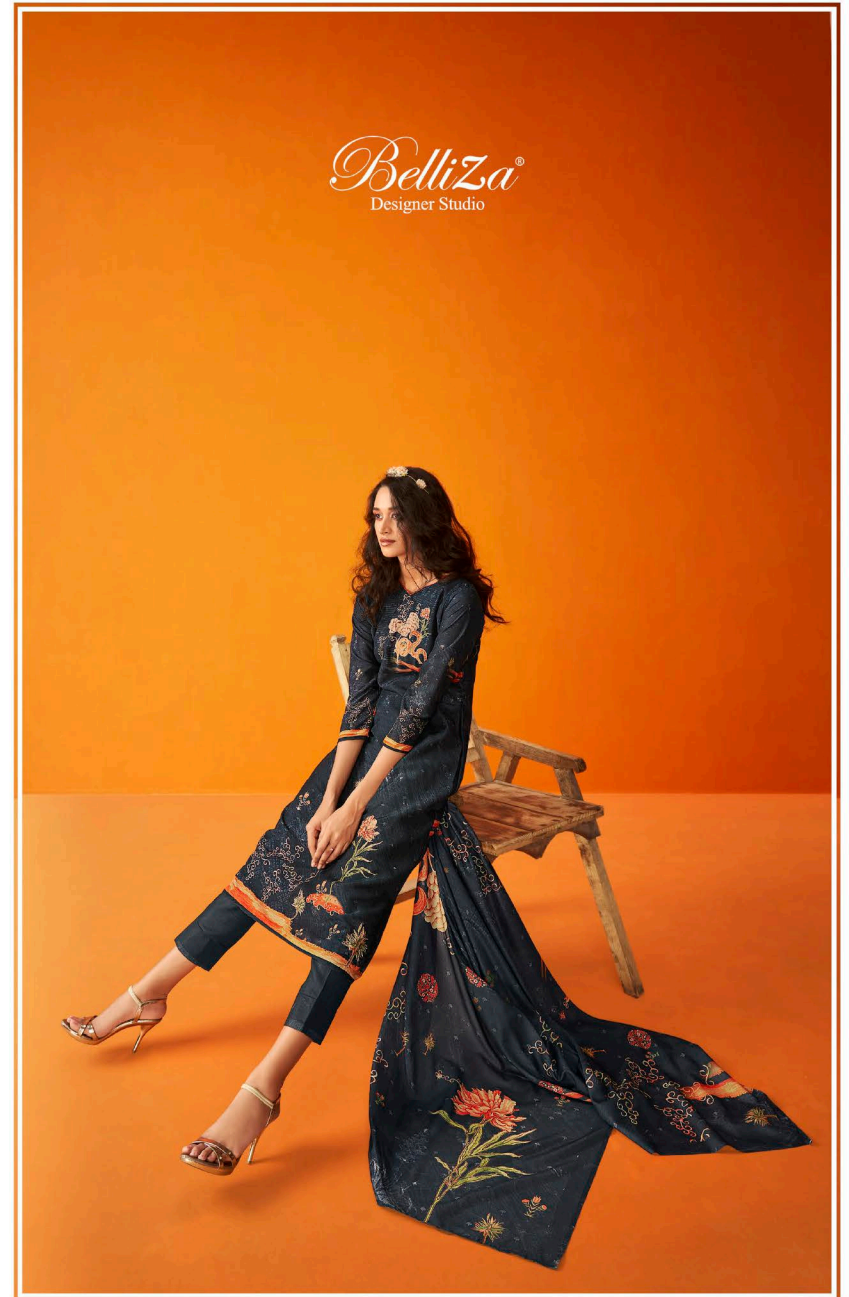

Belliza®
Designer Studio

Unlimited the unlimited temptation 600-004